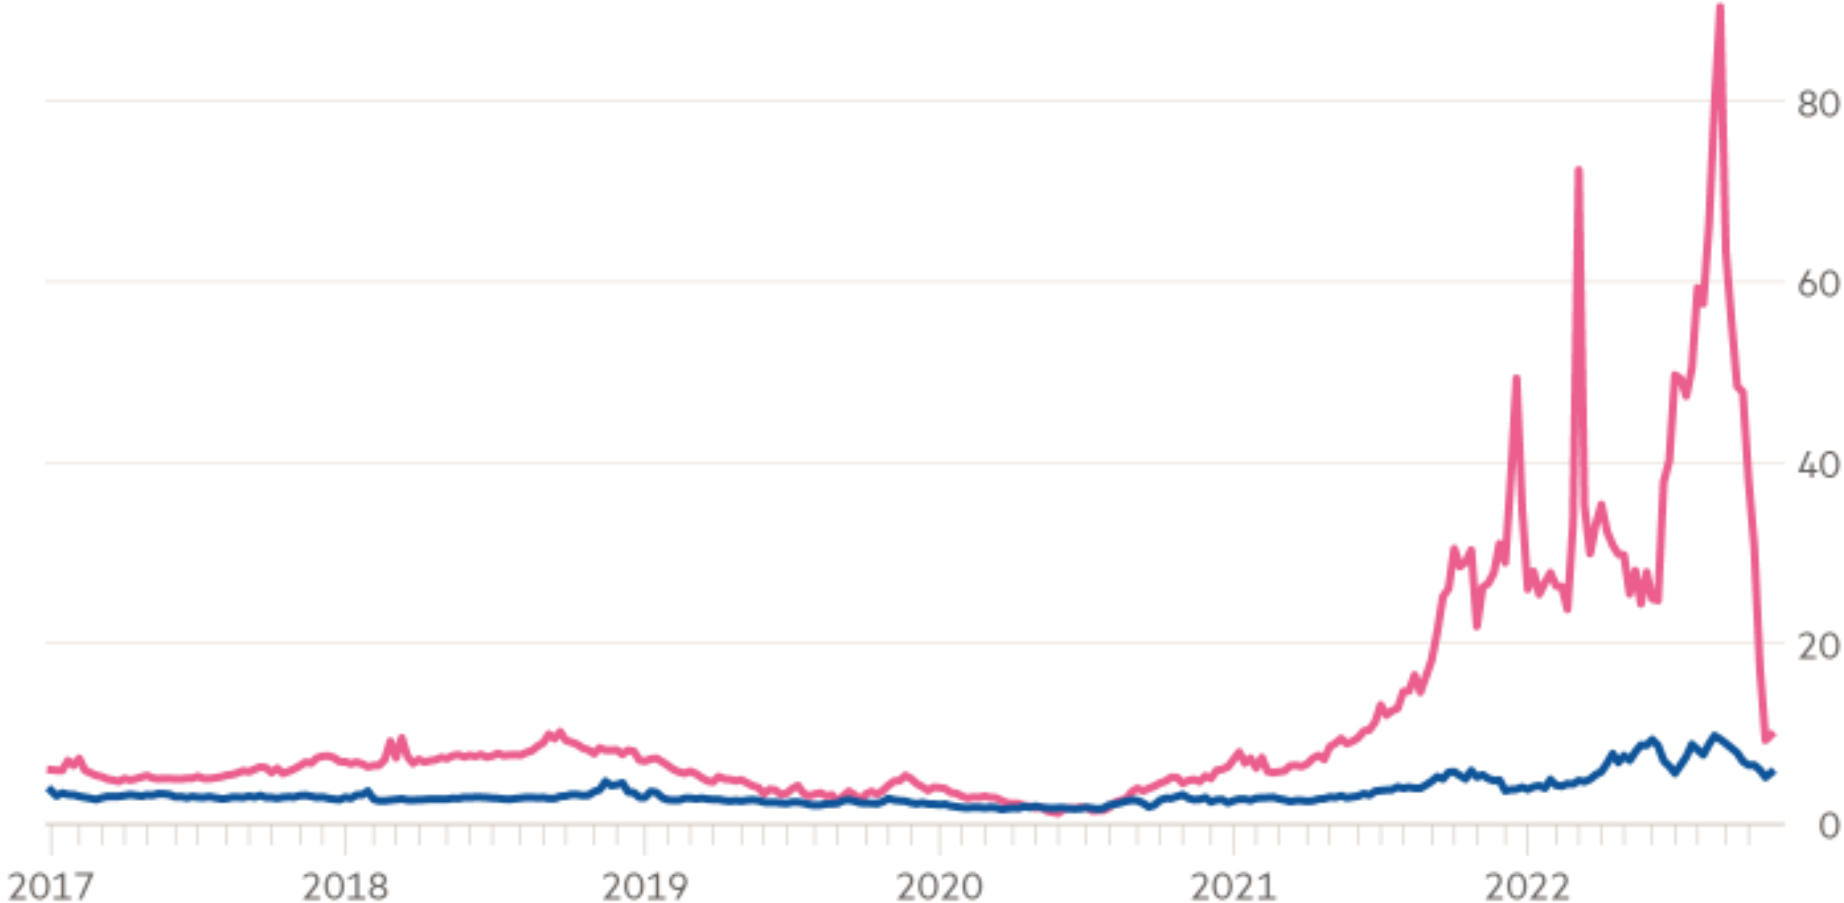

Spiking energy costs make European manufacturing less attractive

Wholesale natural gas prices ($ per million BTU)

— US (Henry Hub)   — Europe (TTF)

Source: Refinitiv
© FT